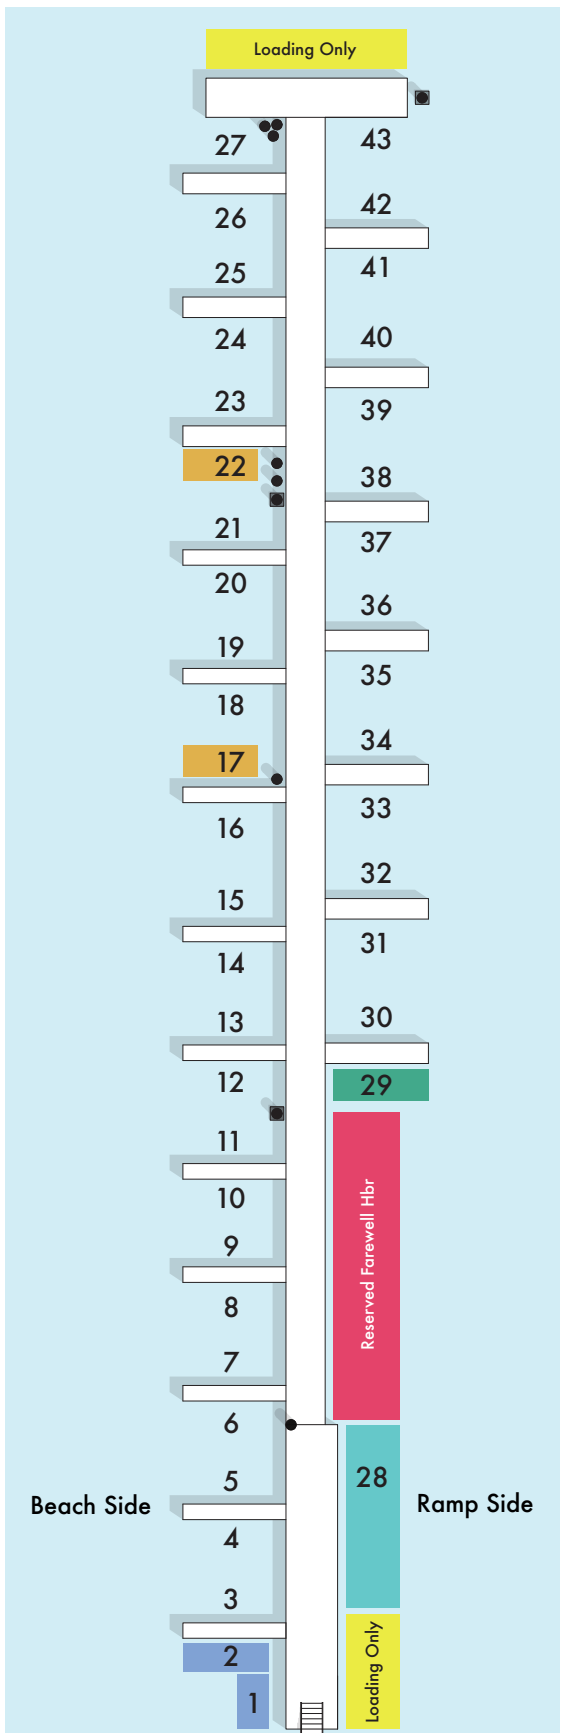

Alder Bay Marina Map

- Small Dinghy Only
- Under 16 feet
- 20 feet or less
- 25 feet or less
- Loading - 15 mins Only